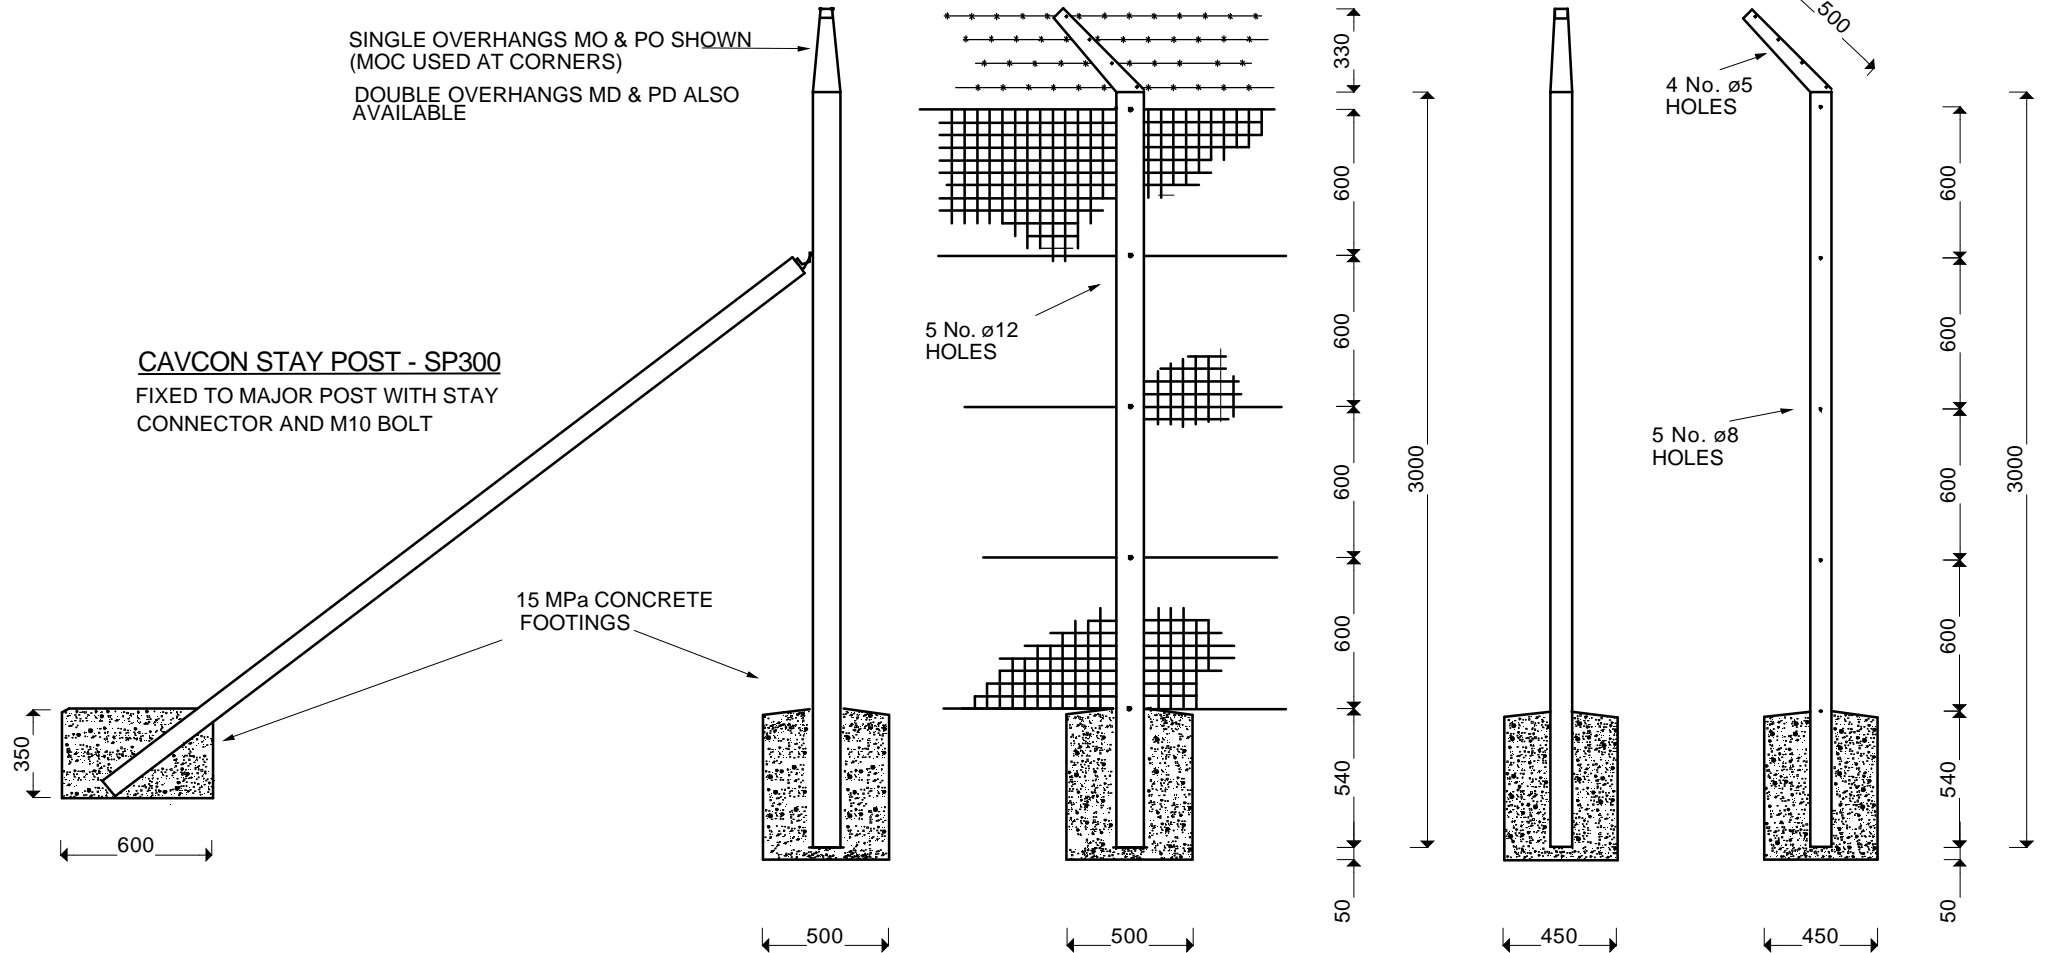

## CAVCON MAJOR POST - MP300

## CAVCON INTERMEDIATE POST - IP300

NOTE: ALL EXPOSED STEEL PARTS GALVANISED

## GENERAL DETAILS OF CAVCON 24m HIGH SECURITY FENCE